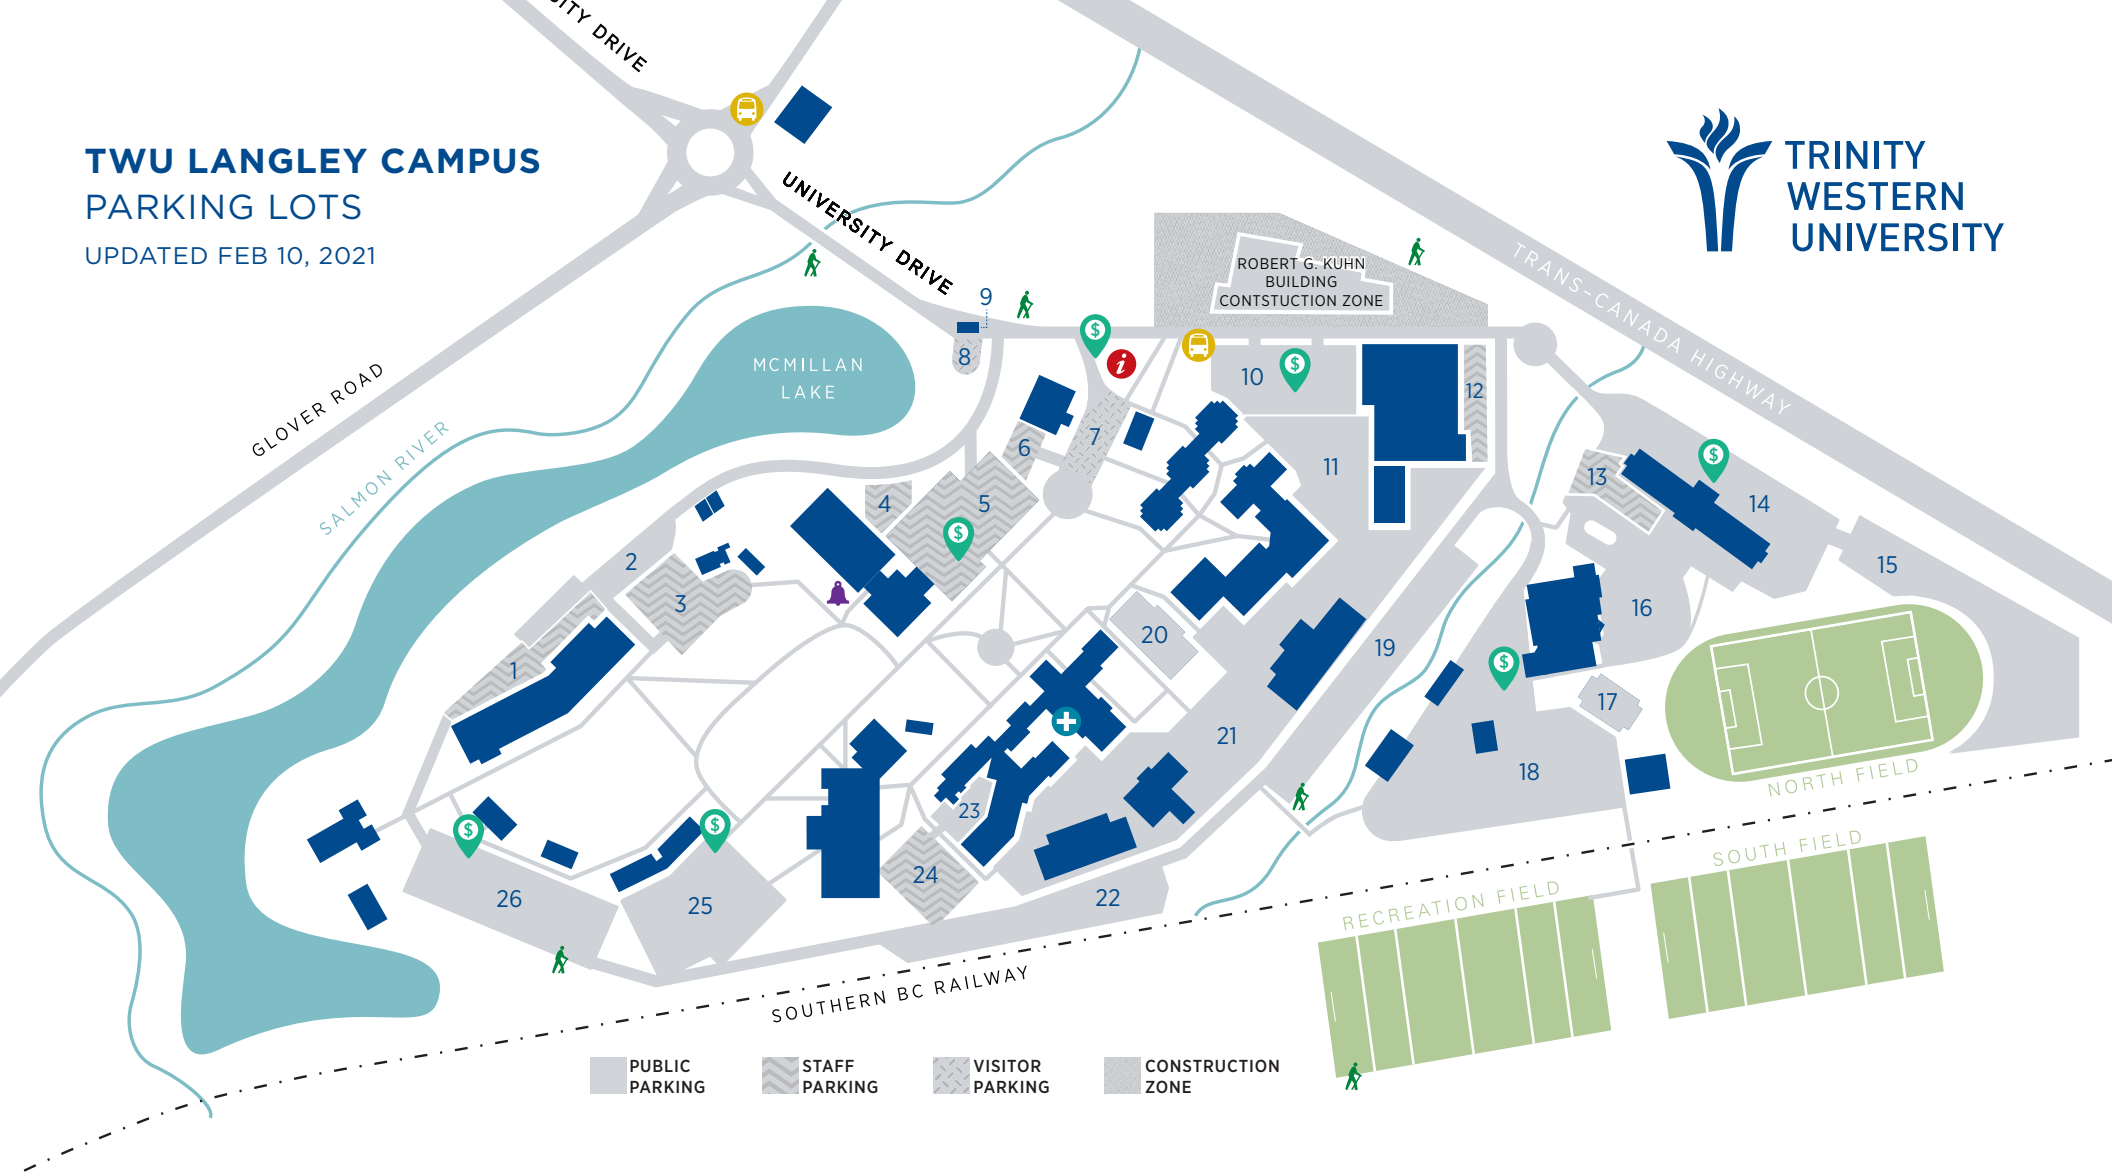

TWU LANGLEY CAMPUS PARKING LOTS

UPDATED FEB 10, 2021

LOCATIONS AND PARKING STALLS:

- 1. Neufeld Science Centre West: **46**
- 2. Neufeld Science Centre East: **17**
- 3. Seal Kap House: **43**
- 4. RSC Shipping: **8**
- 5. RSC Underground: **48**
- 6. Lower Mattson: **15**
- 7. Upper Mattson: **31**

- 8. Welcome Centre A: **3**
- 9. Welcome Centre B: **2**
- 10. McMillan/Gym: **78**
- 11. Fraser and Skidmore: **158**
- 12. Gym East: **16**
- 13. N.W.B. West: **28**
- 14. N.W.B. East: **122**

- 15. Northeast Overflow Lot: **62**
- 16. Northwest/Fosmark: **66**
- 17. CANIL Underground: **19**
- 18. Fosmark/CANIL/Field House: **200**
- 19. Skidmore Back Road: **48**
- 20. Robson Underground: **25**
- 21. Jacobson/Douglas/Facilities: **107**

- 22. Jacobson Hall Rear Lot: **47**
- 23. Douglas West: **21**
- 24. R.N.T: **50**
- 25. Music: **115**
- 26. Strombeck: **155**

- PARKING METER
- CAMPUS INFORMATION
- BELL TOWER
- BUS STOP
- WELLNESS CENTRE
- TRAIL ENTRANCE